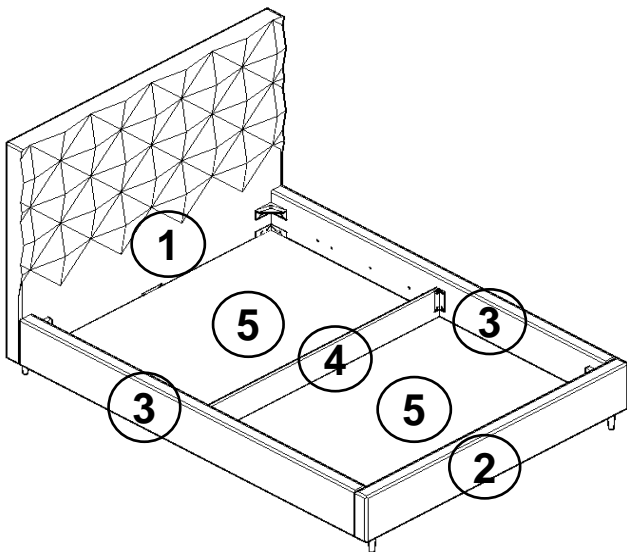

## BELLE

Miegama lova 160x200

NO	DESCRIPTION	QTY
1	HEADBOARD	1 pc
2	FOOTBOARD	1 pc
3	SIDEBOARD	2 pc
4	MIDDLE BOARD	1 pc
5	BOTTOM BOARD	2 pc

#### HARDWARE LIST

NO	DESCRIPTION	QTY
A	 110 x 110 x 30mm	4 pc
B	 90 x 90 x 50mm	8 pc
C	 H -100mm	4 pc
D	 6 x 20mm	54 pc
E		2pc
F		4 pc
G		2 pc
H		4 pc