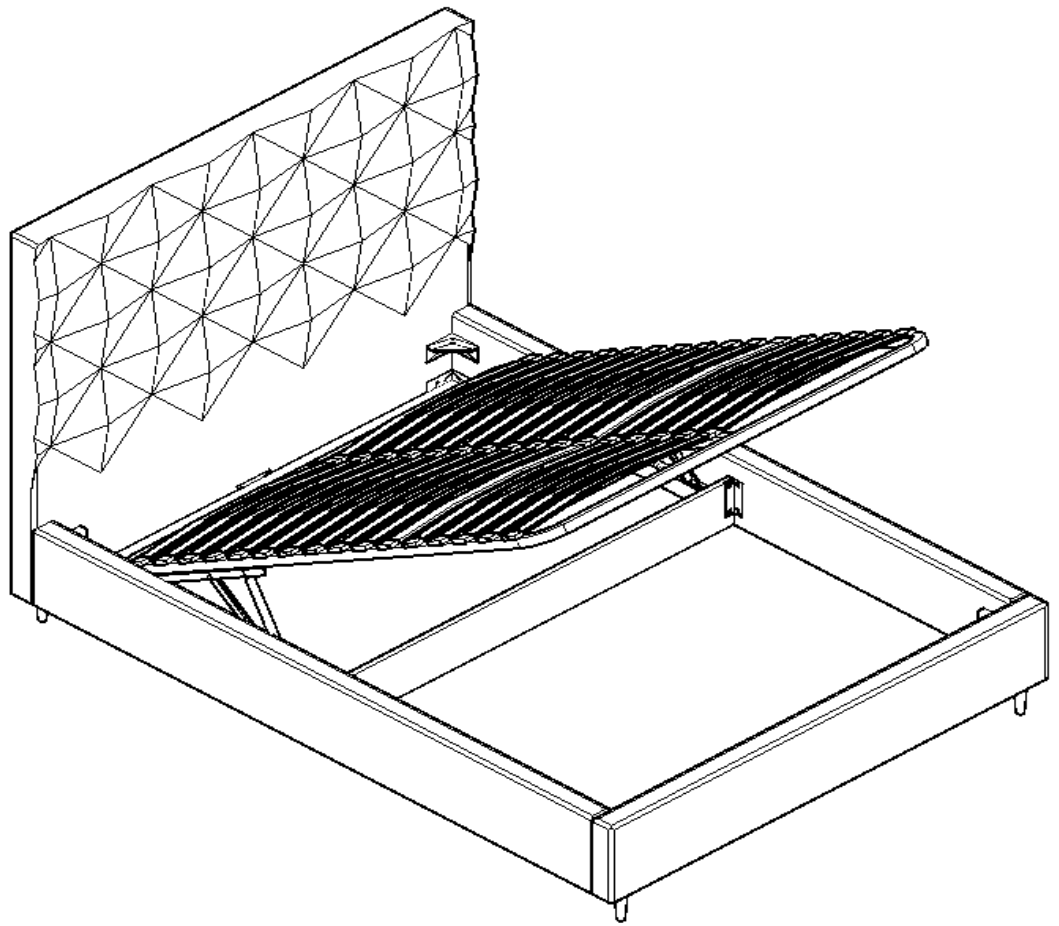

BELLE

SLEEPING BED 1800 x 2000

NO	DESCRIPTION	QTY
1	HEADBOARD	1 pc
2	FOOTBOARD	1 pc
3	SIDEBOARD	2 pc
4	MIDDLE BOARD	1 pc
5	BOTTOM BOARD	2 pc

HARDWARE LIST

NO	DESCRIPTION	QTY
A	 110 x 110 x 30mm	4 pc
B	 90 x 90 x 50mm	8 pc
C	 H -100mm	4 pc
D	 6 x 20mm	54 pc
E		2pc
F		4 pc
G		2 pc
H		4 pc