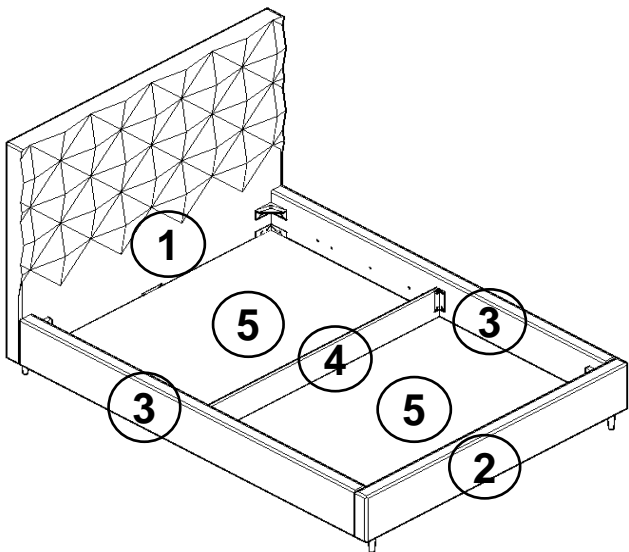

BELLE

SLEEPING BED 1800 x 2000

NO	DESCRIPTION	QTY
1	HEADBOARD	1 pc
2	FOOTBOARD	1 pc
3	SIDEBOARD	2 pc
4	MIDDLE BOARD	1 pc
5	BOTTOM BOARD	2 pc

HARDWARE LIST

NO	DESCRIPTION	QTY
A	 110 x 110 x 30mm	4 pc
B	 90 x 90 x 50mm	8 pc
C	 H -100mm	4 pc
D	 6 x 20mm	54 pc
E		2pc
F		4 pc
G		2 pc
H		4 pc